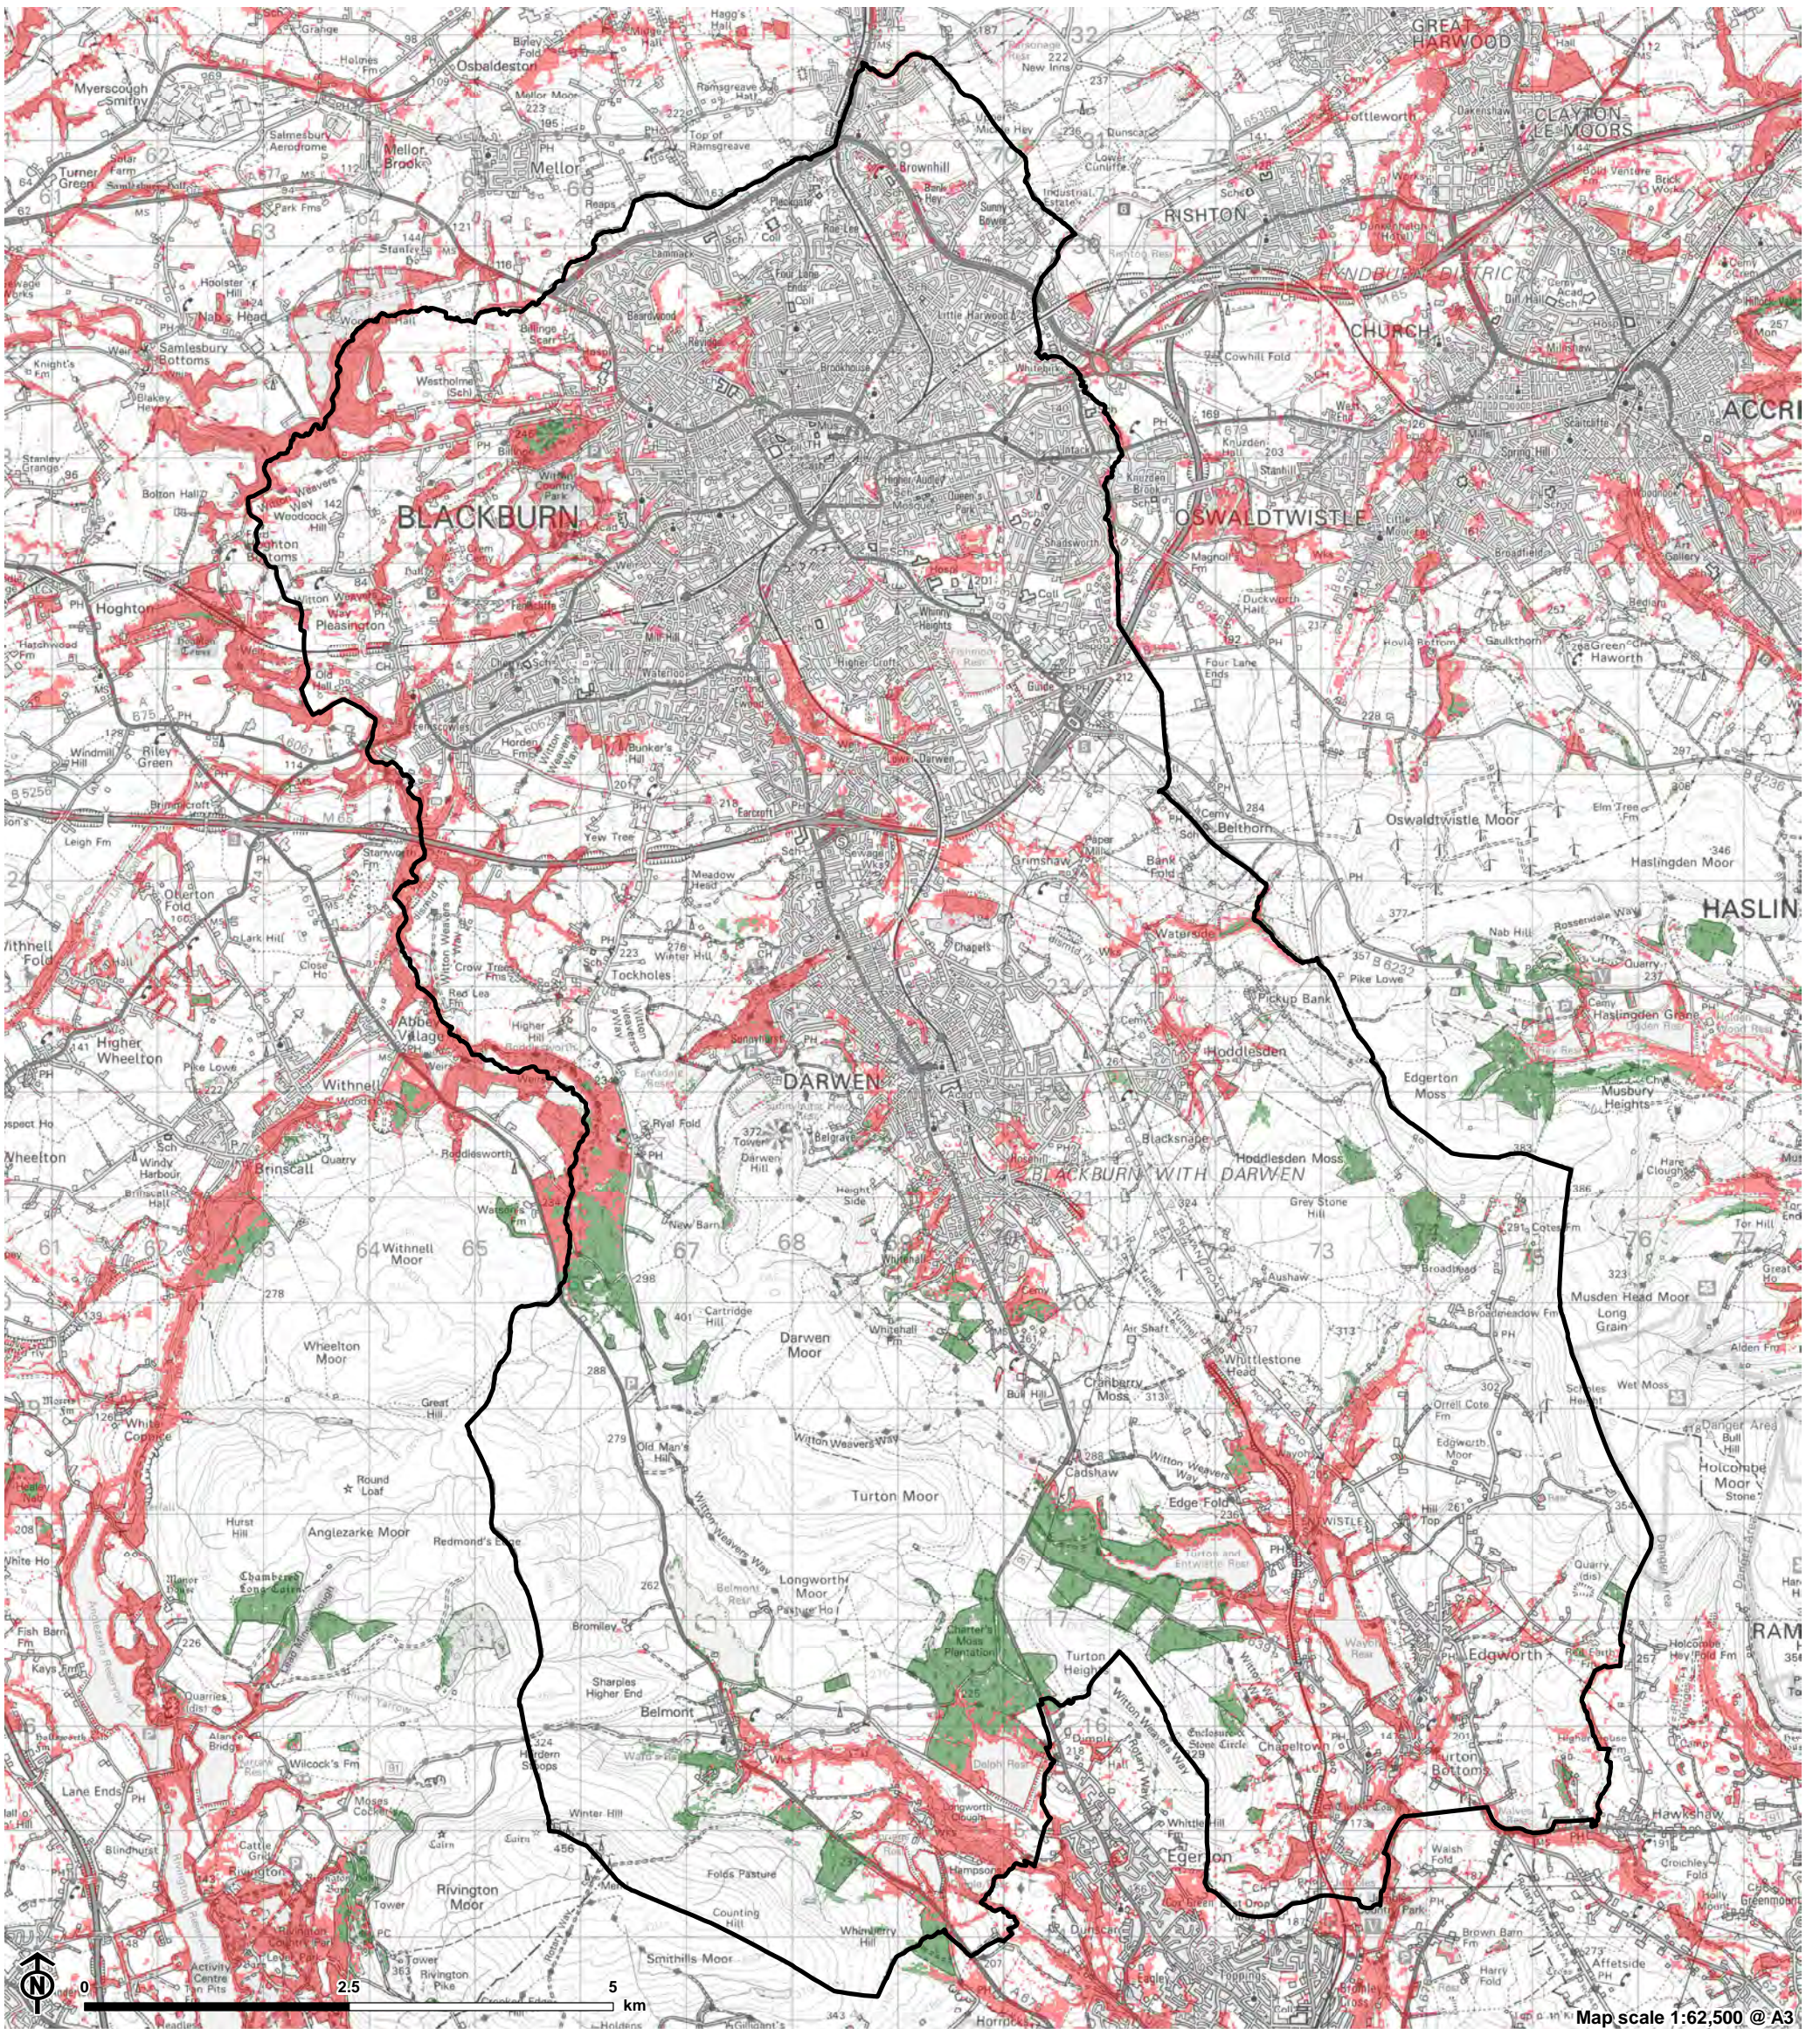

## Appendix I

### **Tree planting and the local plan: Figure**

© Crown copyright and database rights 2020. Ordnance Survey licence number: 100019493. Data owned by UK Centre for Ecology & Hydrology. © Database Right/Copyright UKCEH

CB/EL EB:lendak\_e LUC CHP1011\_11238\_r1\_CarbonByHabitats\_A3P\_21/12/2020  
Source: Blackburn with Darwen Council, CEH, Natural England, LUC

**Figure I.1: Carbon Storage  
Existing Woodland**

- Blackburn with Darwen Borough Council
- Broadleaved woodland
- Coniferous woodland